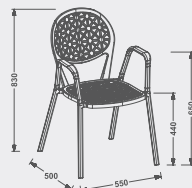

SA250

PRODUCT DETAILS

Height 83cm
Seat height 44cm
Weight 7,5 kg

Packing 65x52x12cm
Material Aluminum

COLOR OPTIONS

SA260

PRODUCT DETAILS

Height 84cm
Seat height 43,5cm
Weight 7 kg

Packing 65x52x12cm
Material Aluminum

COLOR OPTIONS