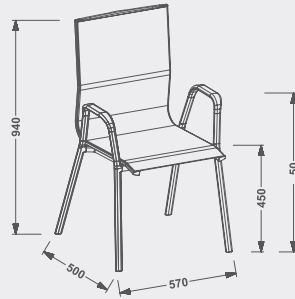

SA360

PRODUCT DETAILS

Height 90cm
Seat height 45,5cm
Weight 5,5 kg

Packing 65x52x12cm
Materiel Aluminum

COLOR OPTIONS