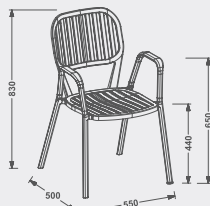

SA250

PRODUCT DETAILS

Height 83cm
Seat height 44cm
Weight 7,5 kg

Packing 65x52x12cm
Material Aluminum

COLOR OPTIONS

SA260

PRODUCT DETAILS

Height 84cm
Seat height 43,5cm
Weight 7 kg

Packing 65x52x12cm
Material Aluminum

COLOR OPTIONS