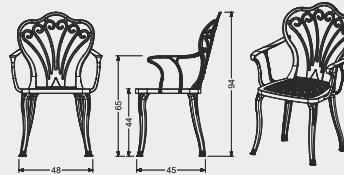

### PRODUCT DETAILS

Height 94cm  
Seat height 44,5cm  
Weight 6,30kg

Packing 65x52x12cm  
Materiel Aluminum