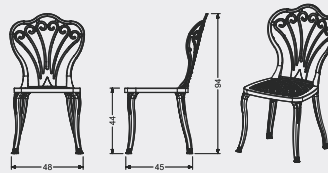

### PRODUCT DETAILS

Height 94cm  
Seat height 44,5cm  
Weight 6,30kg

Packing 65x52x12cm  
Materiel Aluminum

### PRODUCT DETAILS

Height 94cm  
Seat height 44,5cm  
Weight 5,40kg

Packing 65x52x12cm  
Materiel Aluminum